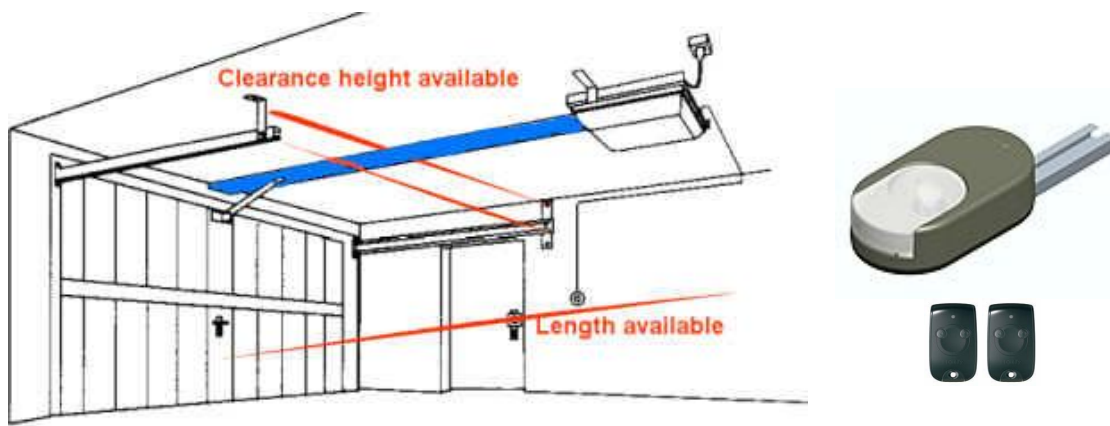

Automatic garage doors - 5 simple checks

Check now Automatic garage door openers for your garage door. Check if a garage door opener can easily be fitted.

Spend a few minutes measuring the site to ensure that the automatic garage door unit you choose is the right one for you, will do the job, and give you a lifetime service.

Power A 13 amp socket (240v mains) is sufficient for this purpose and, should it be necessary to add one to the ring main, it is one of the least costly jobs an expert will do.

Let's keep this simple. At this stage we go for two measurements and a few observations.

Clearance height. Measure the distance between the ceiling and the highest point of the door when it is starting to open - that is just after it starts to lean backwards into the garage.

Length available. The boom of the garage door opener occupies the space shown in blue.